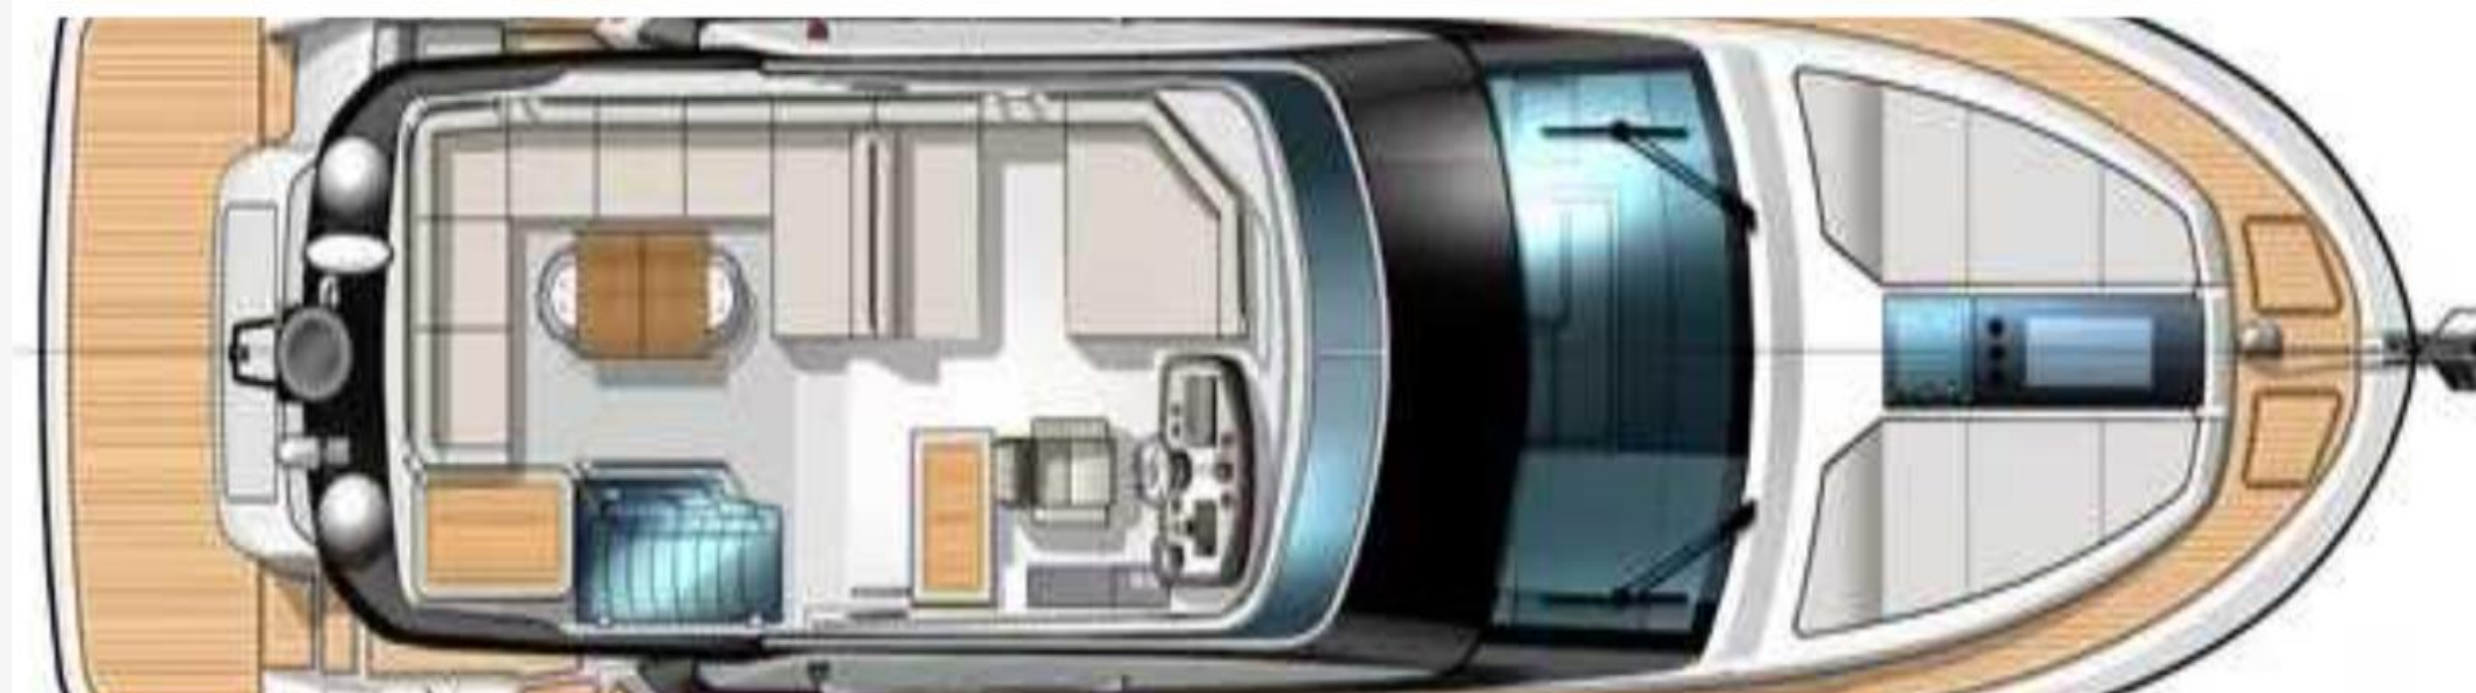

CHARACTERISTICS

Place BALEARIC - MAJORKA

Year 2017

Length 15,24m

Beam 4,32 m

Fuel Consumption 120 liters per hour

Engines 2 x Volvo Penta IPS600
2 x 435hp

Cruising Speed 24- 26 kn

Number of Cabins 3

Max Passengers 12 day

Crew 1