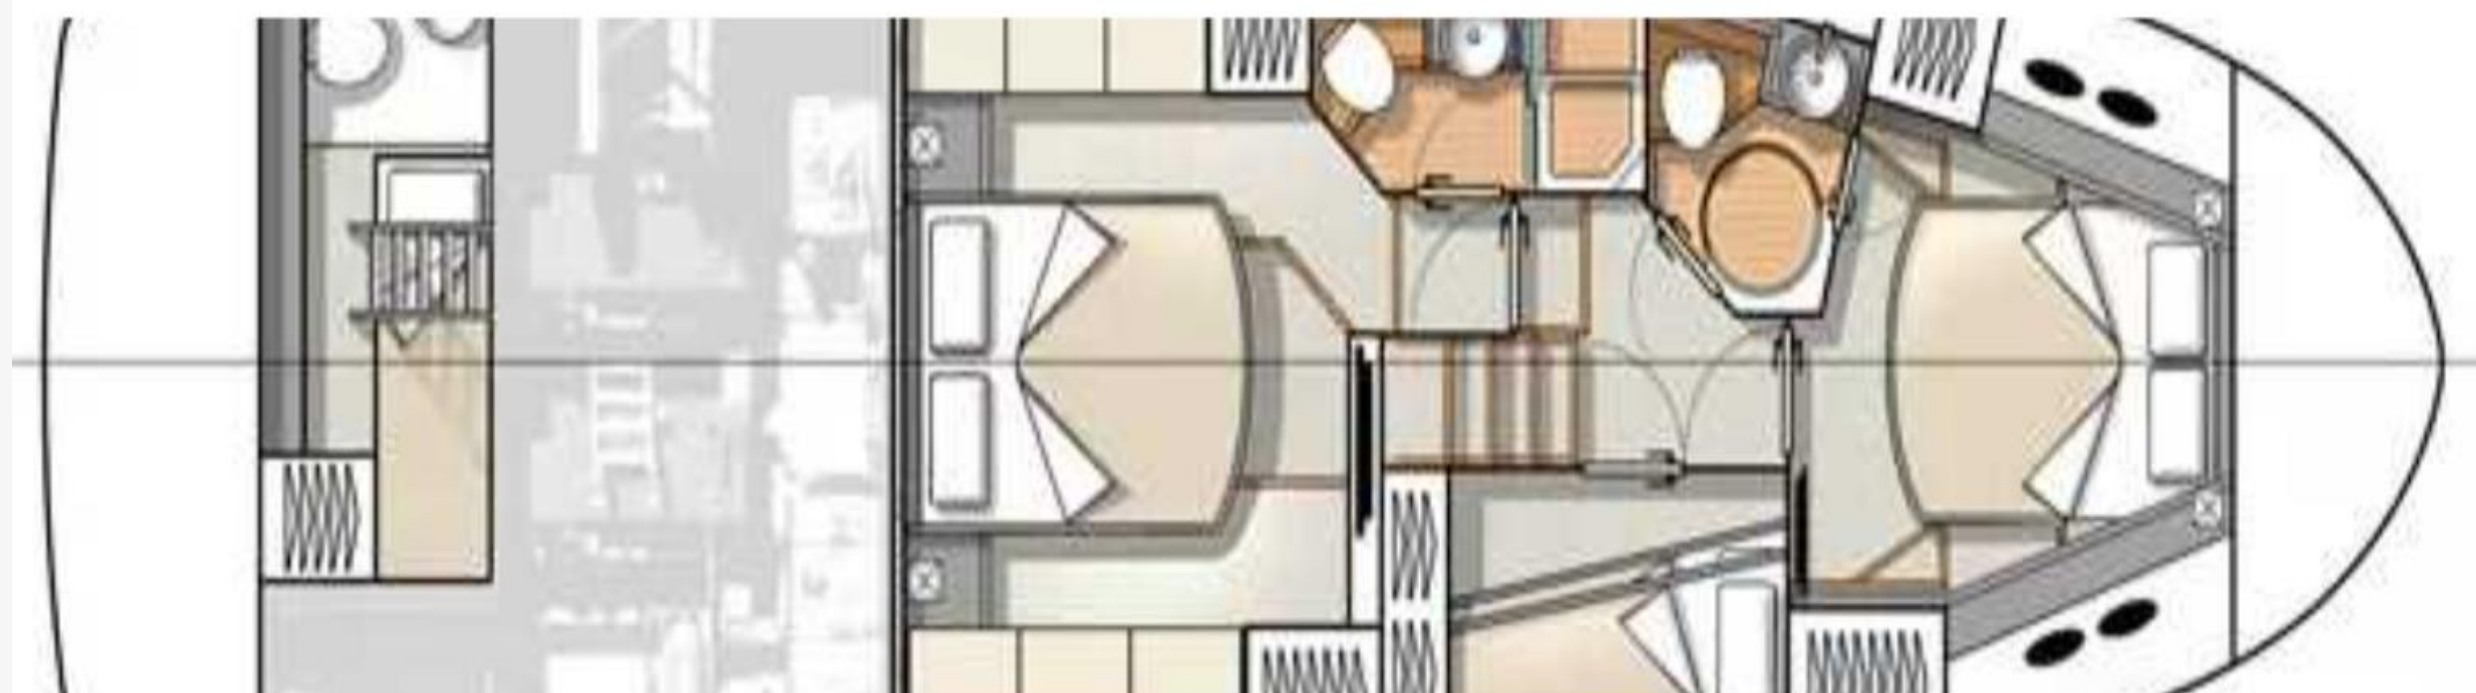

CHARACTERISTICS

Place BALEARIC - MAJORKA

Year 2017

Length 15,24m

Beam 4,32 m

Fuel Consumption 120 liters per hour

Engines 2 x Volvo Penta IPS600
2 x 435hp

Cruising Speed 24- 26 kn

Number of Cabins 3

Max Passengers 12 day

Crew 1