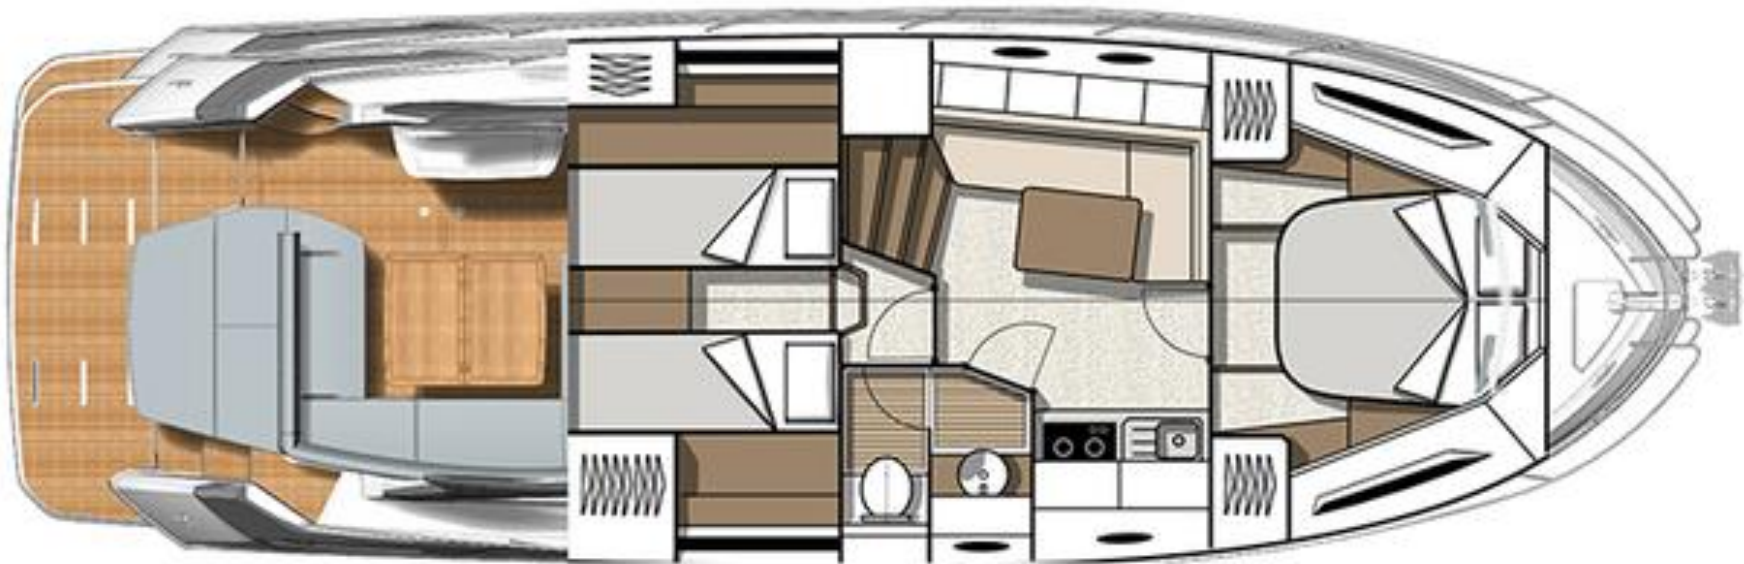

office Poland : piotr@elityachts.com.pl / +48 608 244 996 (polish , english)
office Germany : matthias@elityachts.com.pl / +49 177 283 6771 (german)
www.elityachts.com.pl