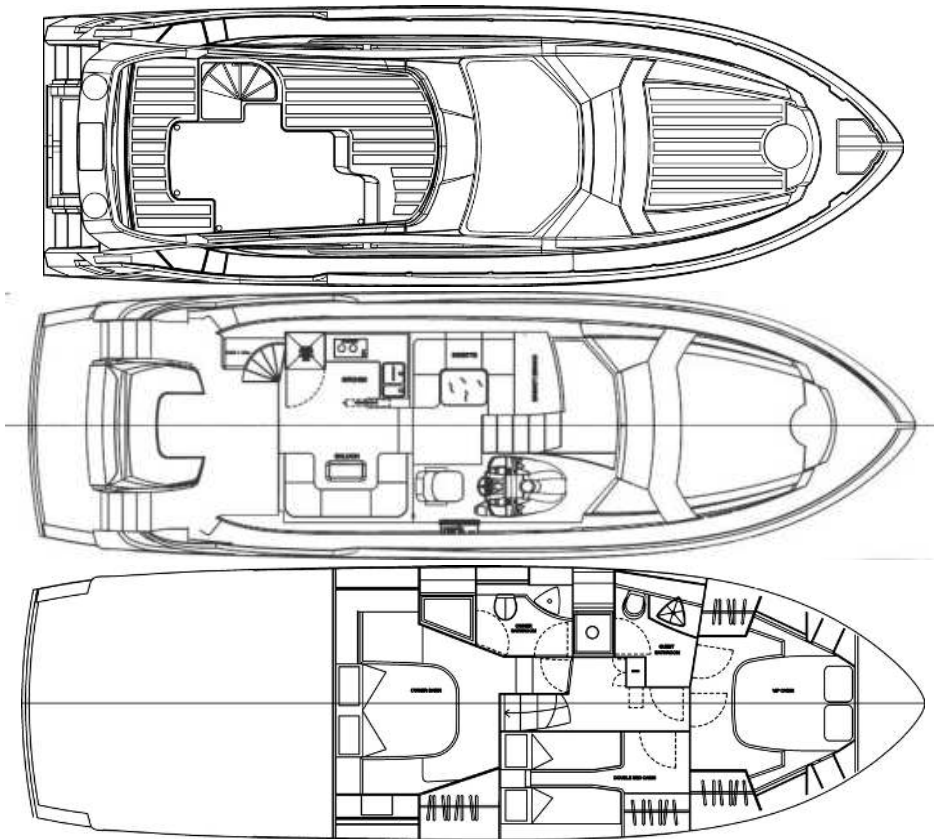

ELIT YACHTS

POLAND , Żyrardów Piekna 1b

+48 608 244 996 / piotr@elityachts.com.pl (Poland office)

+49 177 283 6771 / matthias@elityachts.com.pl (German office)