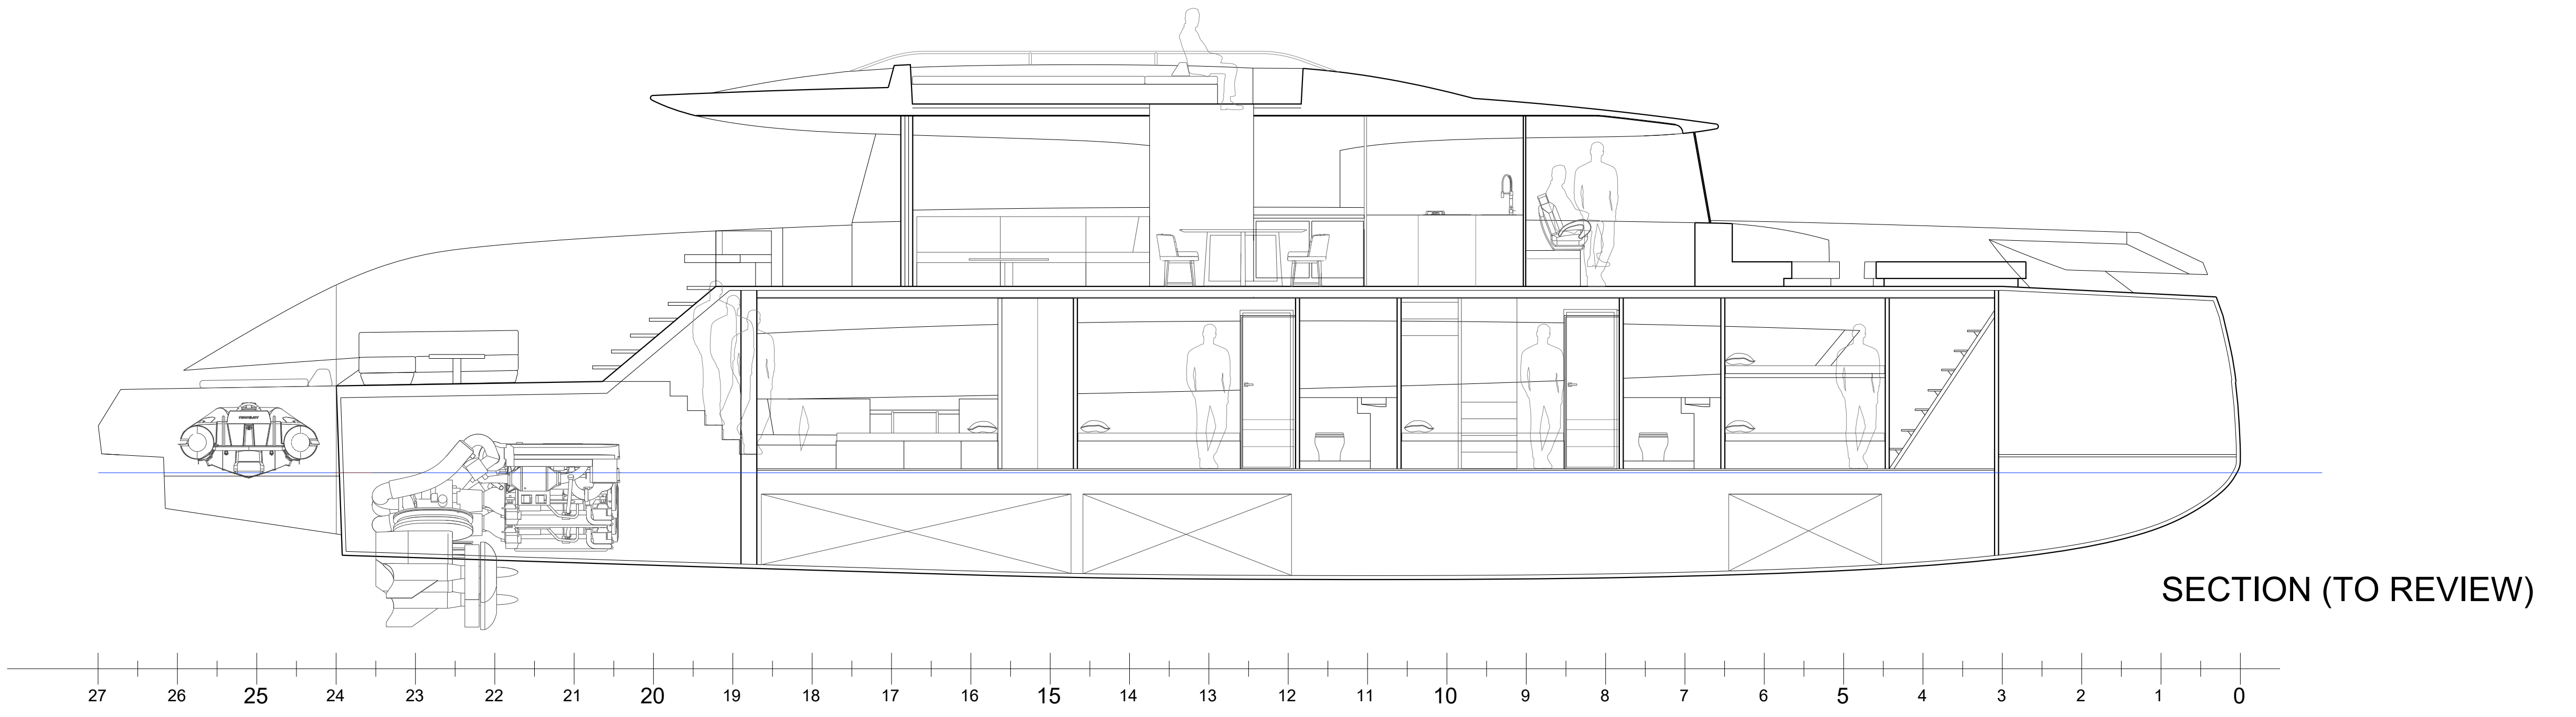

SIDEVIEW

SECTION (TO REVIEW)

FLY BRIDGE

MAIN DECK

LOWER DECK

FILE REV.	DATE	NOTES	BY
01	21/02/2023	GALLEY on LOWER DECK	T
02	-	-	-
03	-	-	-
04	-	-	-
05	-	-	-
06	-	-	-
07	-	-	-

MAIN DATA

NO. OF GUEST CABINS INCLUDING OW C.	4
NO. OF GUESTS' ACCOMMODATION	8+1
NO. OF CREW CABINS INCLUDING CAPT.	2
NO. OF CREW ACCOMMODATION INCLUDING CAPT.	3+1

MAIN DIMENSIONS

LOA	27 m
BOA	7.55 m
DRAFT (estimated)	1.950 m
Lower Deck Guest Area Height	2.150 m
Main Deck Height	2.150 m

Interior Design

DRAGONI Design Lab
 Head Office: Corso G. Matteotti, 53 - 20100 Varese (VA) - Italy
 T. +39 0332 464633 | E. info@dragonidesignlab.com