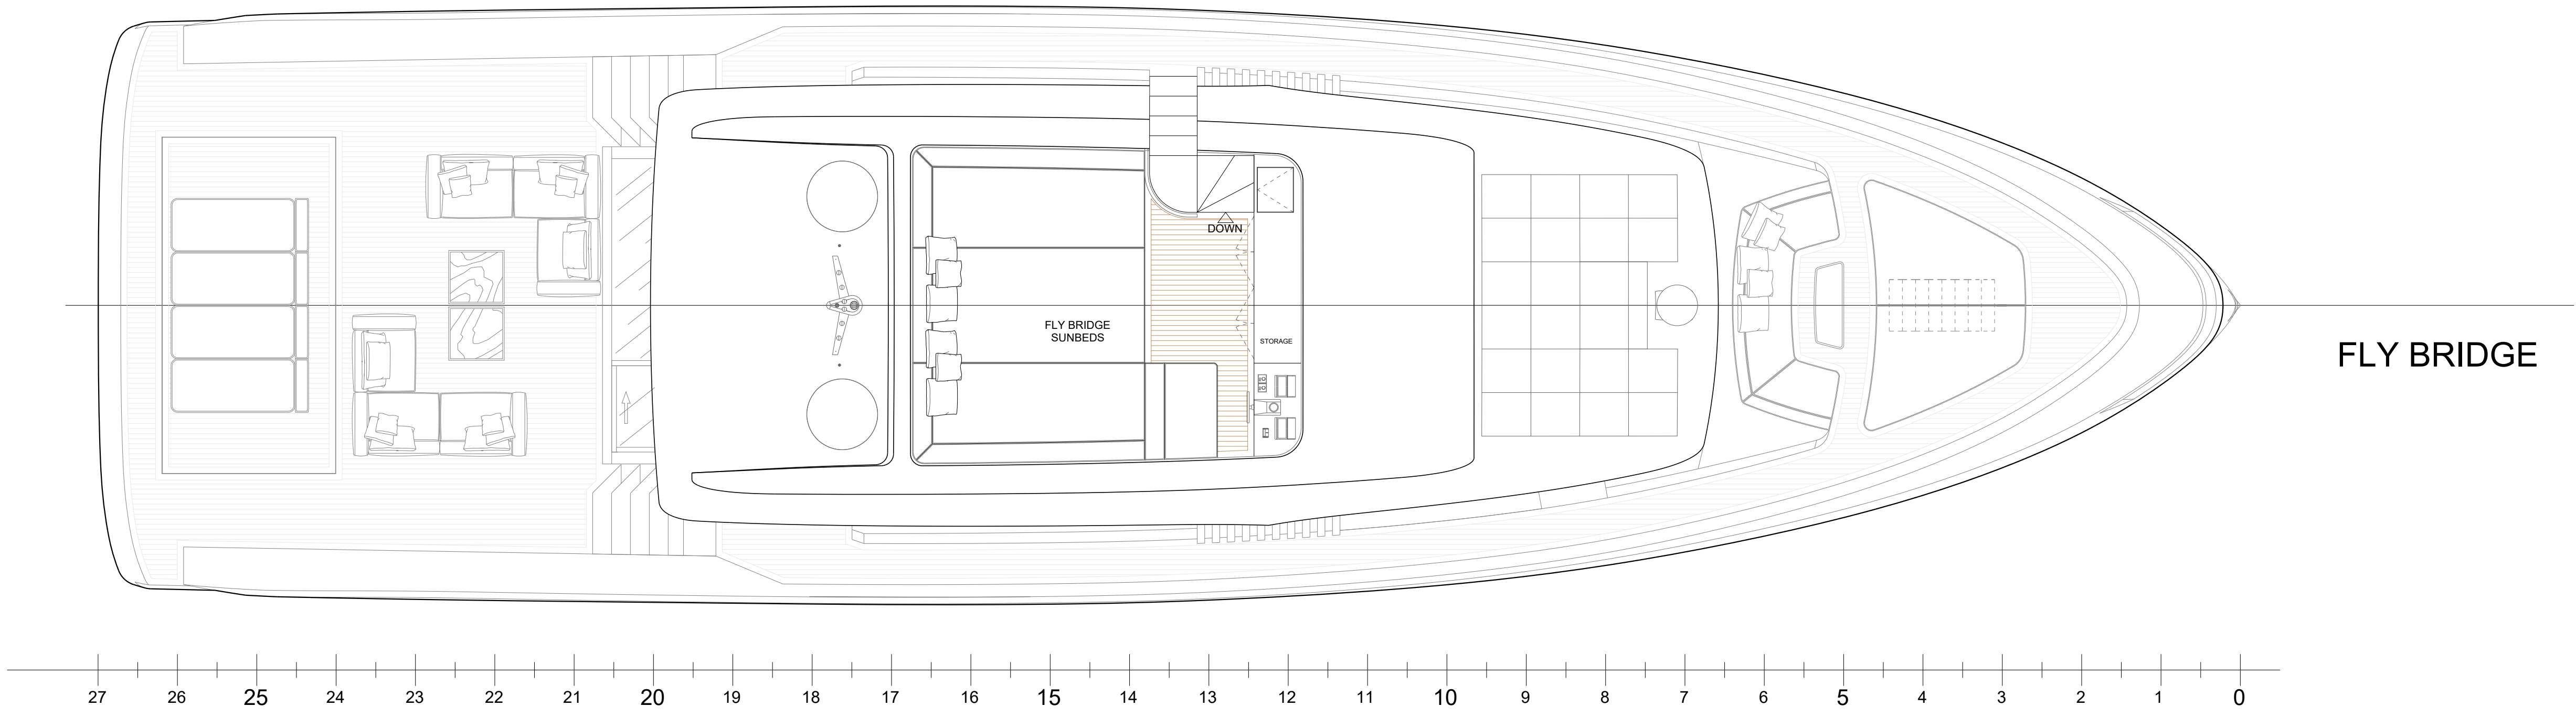

SIDEVIEW

SECTION (TO REVIEW)

FLY BRIDGE

MAIN DECK

LOWER DECK

FILE REV.	DATE	NOTES	BY
01	21/02/2023	GALLEY on LOWER DECK	T
02	-	-	-
03	-	-	-
04	-	-	-
05	-	-	-
06	-	-	-
07	-	-	-

MAIN DATA

NO. OF GUEST CABINS INCLUDING OW C.	4
NO. OF GUESTS' ACCOMMODATION	8+1
NO. OF CREW CABINS INCLUDING CAPT.	2
NO. OF CREW ACCOMMODATION INCLUDING CAPT.	3+1

MAIN DIMENSIONS

LOA	27 m
BOA	7.55 m
DRAFT (estimated)	1.950 m
Lower Deck Guest Area Height	2.150 m
Main Deck Height	2.150 m

Interior Design

DRAGONI Design Lab
 Head Office: Corso G. Matteotti, 53 - 20100 Varese (VA) - Italy
 T. +39 0332 464633 | E. info@dragonidesignlab.com