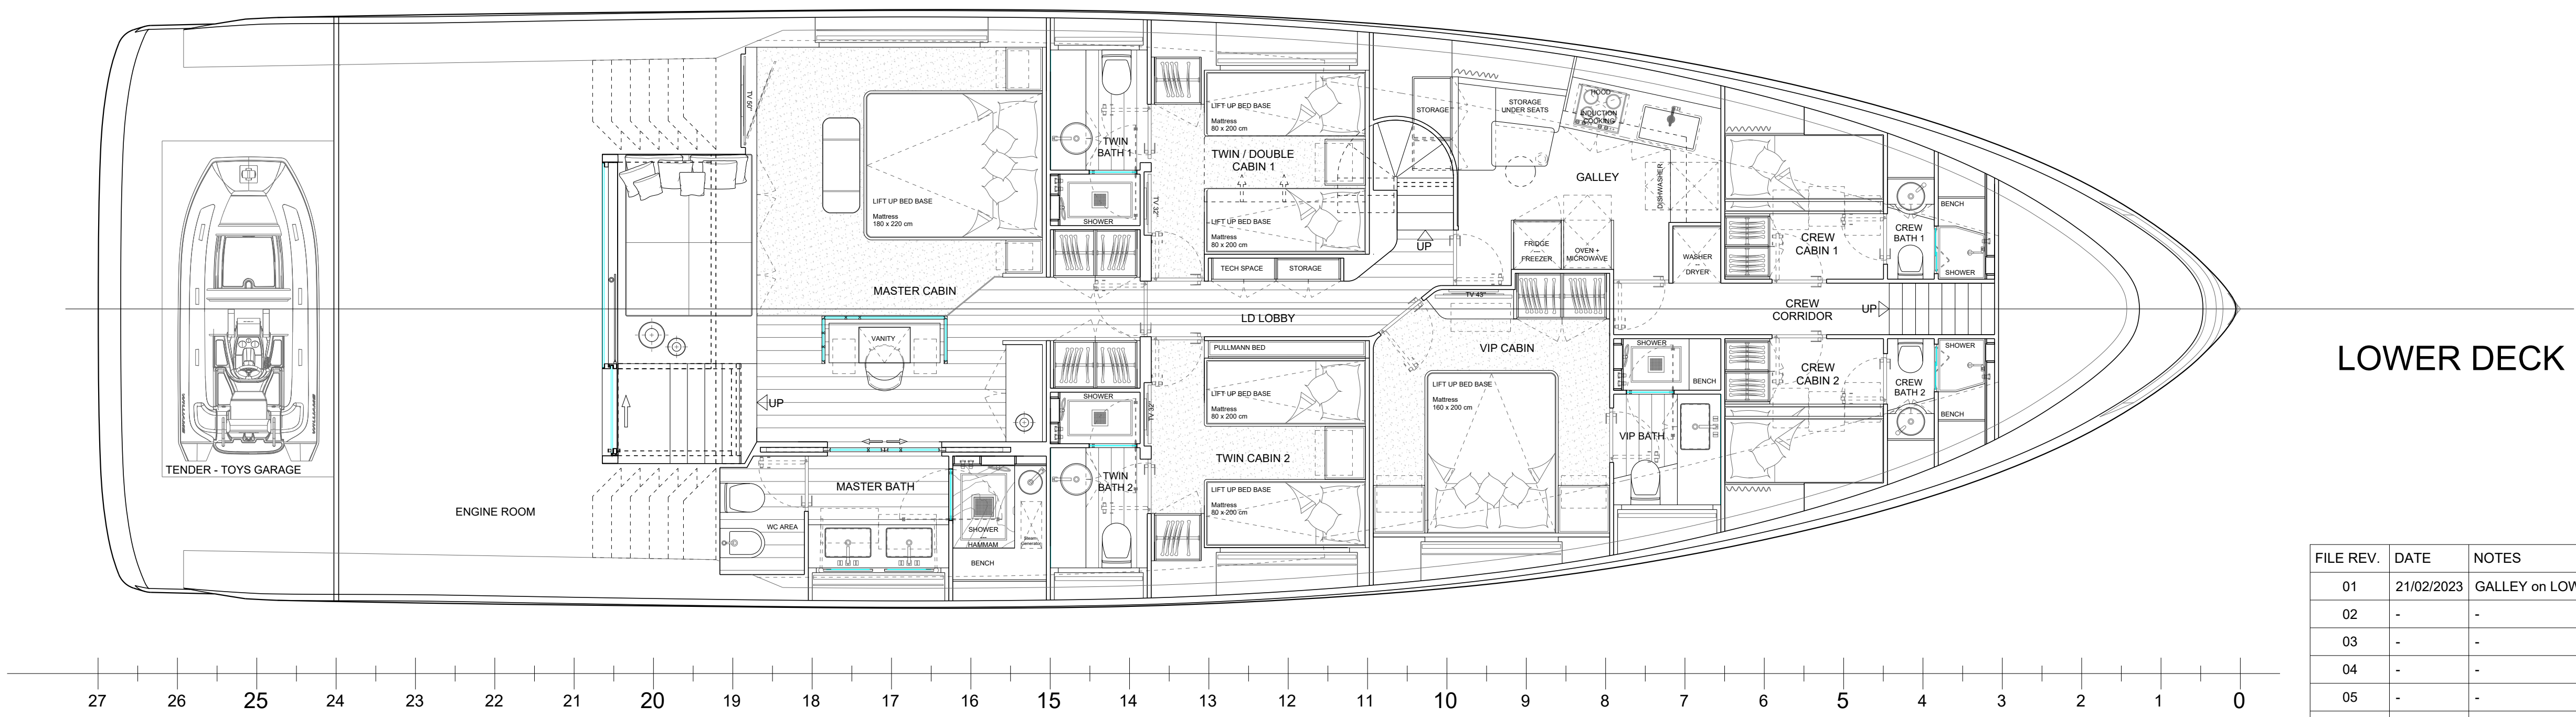

SIDEVIEW

SECTION (TO REVIEW)

FLY BRIDGE

MAIN DECK

LOWER DECK

FILE REV.	DATE	NOTES	BY
01	21/02/2023	GALLEY on LOWER DECK	T
02	-	-	-
03	-	-	-
04	-	-	-
05	-	-	-
06	-	-	-
07	-	-	-

MAIN DATA

NO. OF GUEST CABINS INCLUDING OW C.	4
NO. OF GUESTS' ACCOMMODATION	8+1
NO. OF CREW CABINS INCLUDING CAPT.	2
NO. OF CREW ACCOMMODATION INCLUDING CAPT.	3+1

MAIN DIMENSIONS

LOA	27 m
BOA	7.55 m
DRAFT (estimated)	1.950 m
Lower Deck Guest Area Height	2.150 m
Main Deck Height	2.150 m

Interior Design

DRAGONI Design Lab
 Head Office: Corso G. Matteotti, 53 - 20100 Varese (VA) - Italy
 T. +39 0332 464633 | E. info@dragonidesignlab.com