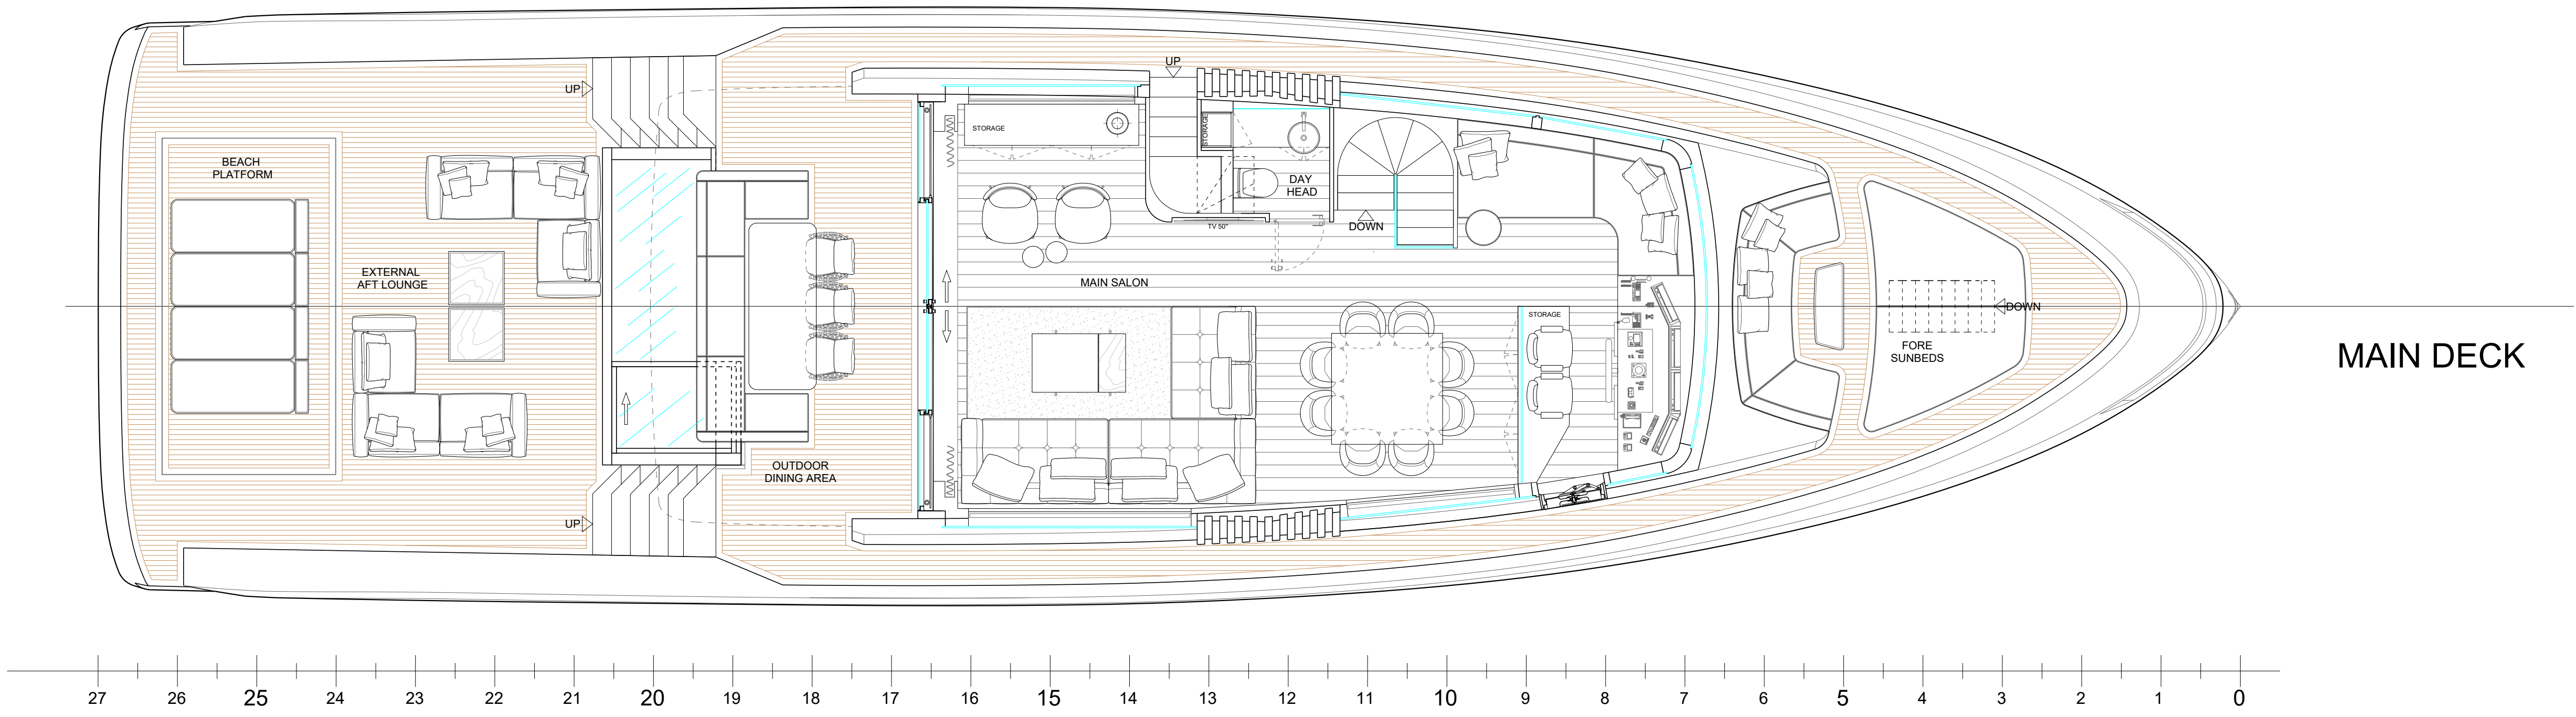

SIDEVIEW

SECTION (TO REVIEW)

FLY BRIDGE

MAIN DECK

LOWER DECK

FILE REV.	DATE	NOTES	BY
01	21/02/2023	GALLEY on LOWER DECK	T
02	-	-	-
03	-	-	-
04	-	-	-
05	-	-	-
06	-	-	-
07	-	-	-

MAIN DATA

NO. OF GUEST CABINS INCLUDING OW C.	4
NO. OF GUESTS' ACCOMMODATION	8+1
NO. OF CREW CABINS INCLUDING CAPT.	2
NO. OF CREW ACCOMMODATION INCLUDING CAPT.	3+1

MAIN DIMENSIONS

LOA	27 m
BOA	7.55 m
DRAFT (estimated)	1.950 m
Lower Deck Guest Area Height	2.150 m
Main Deck Height	2.150 m

Interior Design

DRAGONI Design Lab
 Head Office: Corso G. Matteotti, 53 - 20100 Varese (VA) - Italy
 T. +39 0332 464633 | E. info@dragonidesignlab.com